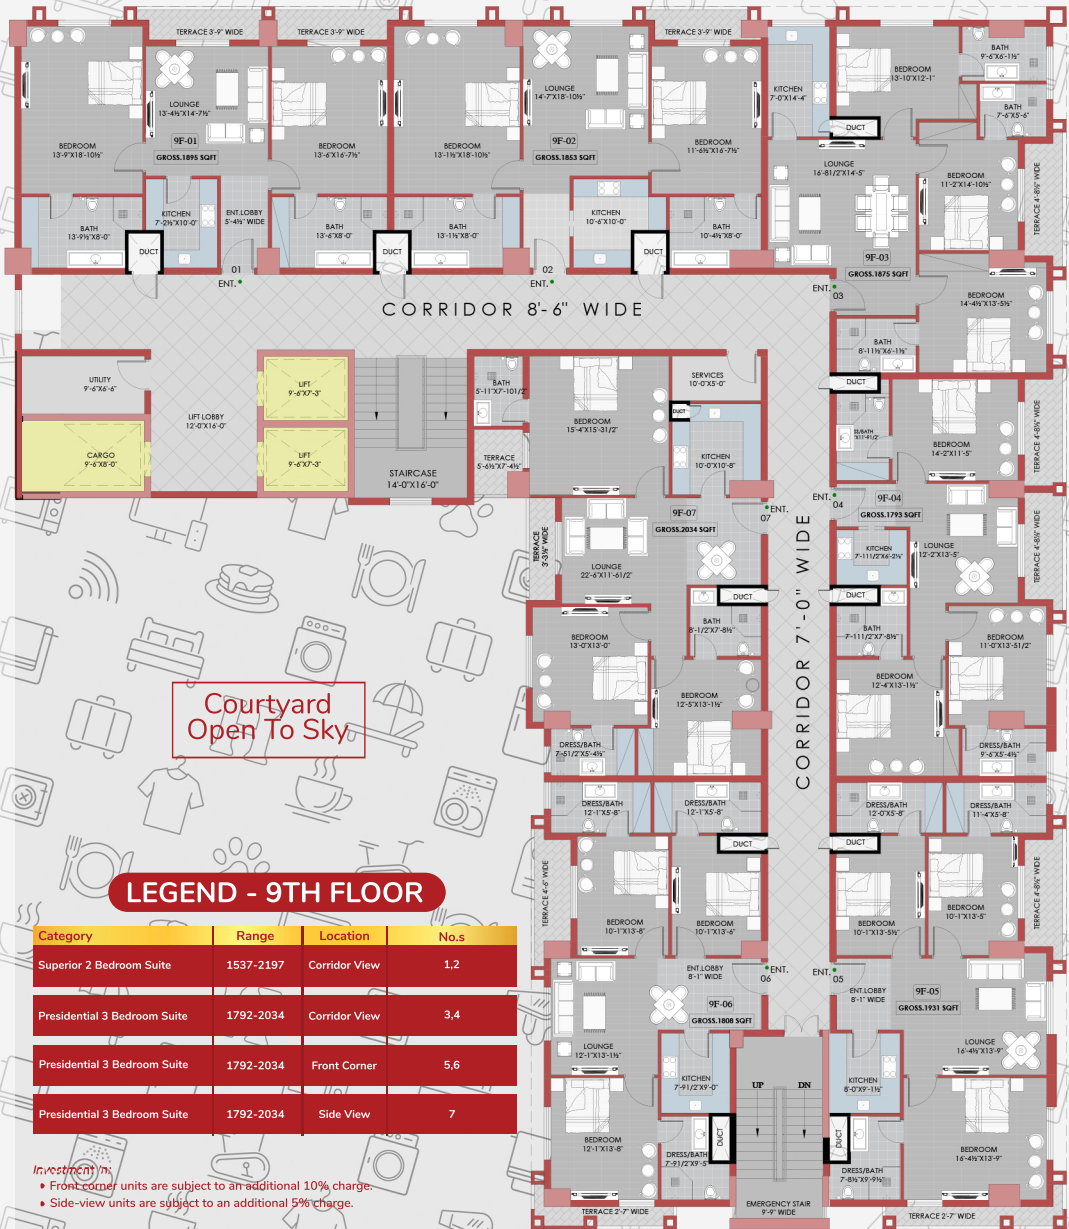

Hawthorn

SUITES BY WYNDHAM

CANAL ROAD LAHORE

SHERANWALA
DEVELOPERS

MAYFAIR
RESIDENCIA

Proud franchise of
Hawthorn
SUITES BY WYNDHAM

WYNDHAM
HOTELS & RESORTS