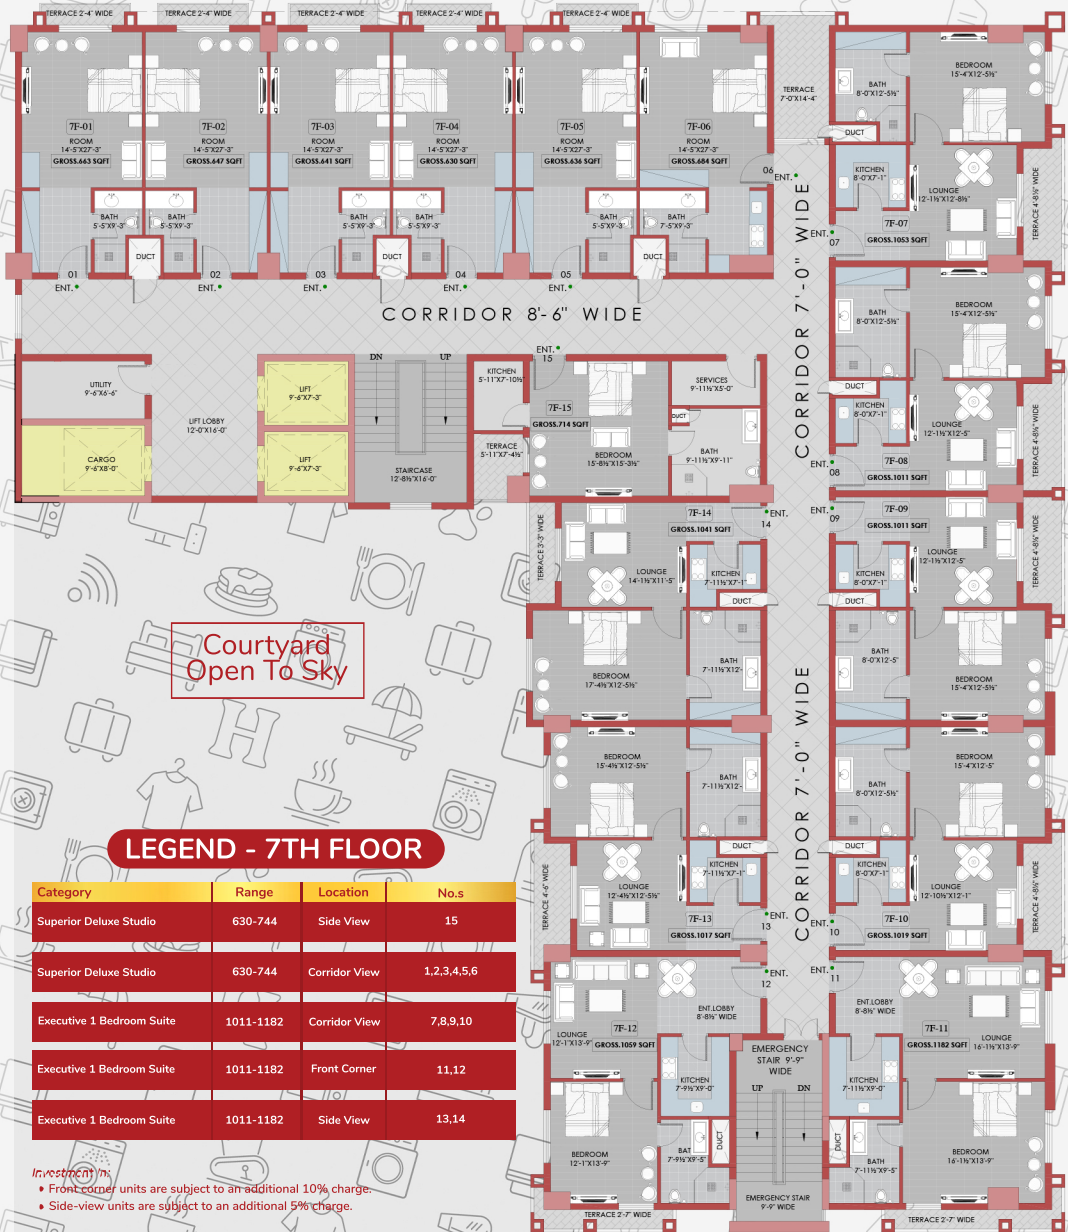

Hawthorn

SUITES BY WYNDHAM

CANAL ROAD LAHORE

Courtyard
Open To Sky

LEGEND - 7TH FLOOR

Category	Range	Location	No.s
Superior Deluxe Studio	630-744	Side View	15
Superior Deluxe Studio	630-744	Corridor View	1,2,3,4,5,6
Executive 1 Bedroom Suite	1011-1182	Corridor View	7,8,9,10
Executive 1 Bedroom Suite	1011-1182	Front Corner	11,12
Executive 1 Bedroom Suite	1011-1182	Side View	13,14

1. **Investment/ft²**
2. Front corner units are subject to an additional 10% charge.
   - Side-view units are subject to an additional 5% charge.

SHERANWALA
DEVELOPERS

MAYFAIR
RESIDENCIA

Proud franchise of
Hawthorn
SUITES BY WYNDHAM

WYNDHAM
HOTELS & RESORTS