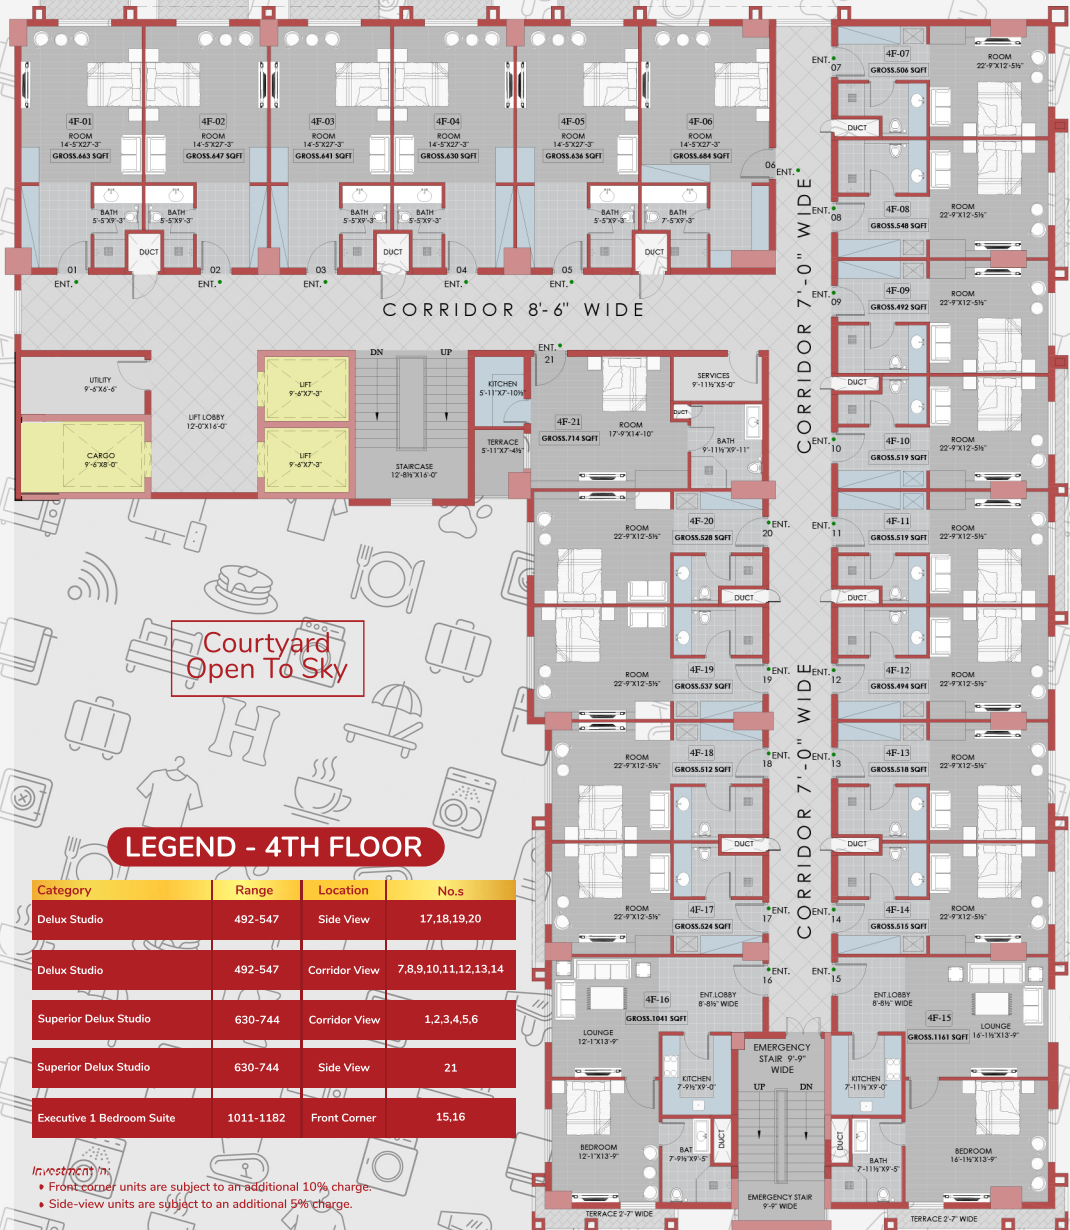

Hawthorn

SUITES BY WYNDHAM

CANAL ROAD LAHORE

LEGEND - 4TH FLOOR

Category	Range	Location	No.s
Delux Studio	492-547	Side View	17,18,19,20
Delux Studio	492-547	Corridor View	7,8,9,10,11,12,13,14
Superior Delux Studio	630-744	Corridor View	1,2,3,4,5,6
Superior Delux Studio	630-744	Side View	21
Executive 1 Bedroom Suite	1011-1182	Front Corner	15,16

Investment / m²

SHERANWALA
DEVELOPERS

MAYFAIR
RESIDENCIA

Proud franchise of
Hawthorn
SUITES BY WYNDHAM

WYNDHAM
HOTELS & RESORTS