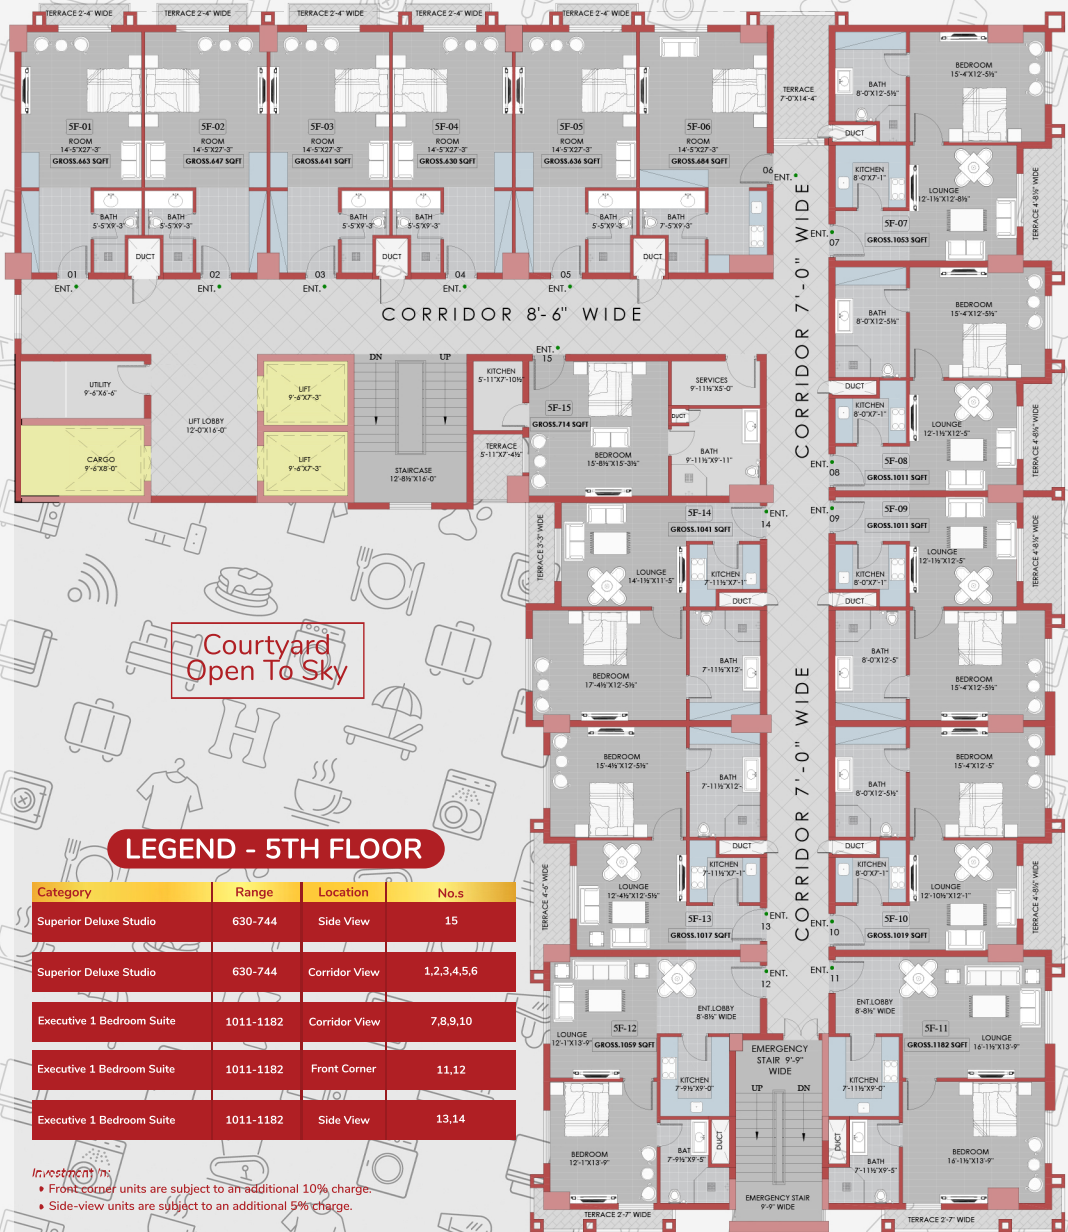

Hawthorn

SUITES BY WYNDHAM

CANAL ROAD LAHORE

Courtyard
Open To Sky

LEGEND - 5TH FLOOR

Category	Range	Location	No.s
Superior Deluxe Studio	630-744	Side View	15
Superior Deluxe Studio	630-744	Corridor View	1,2,3,4,5,6
Executive 1 Bedroom Suite	1011-1182	Corridor View	7,8,9,10
Executive 1 Bedroom Suite	1011-1182	Front Corner	11,12
Executive 1 Bedroom Suite	1011-1182	Side View	13,14

1. **Investment/ft²**
2. Front corner units are subject to an additional 10% charge.
   - Side-view units are subject to an additional 5% charge.

SHERANWALA
DEVELOPERS

MAYFAIR
RESIDENCIA

Proud franchise of
Hawthorn
SUITES BY WYNDHAM

WYNDHAM
HOTELS & RESORTS