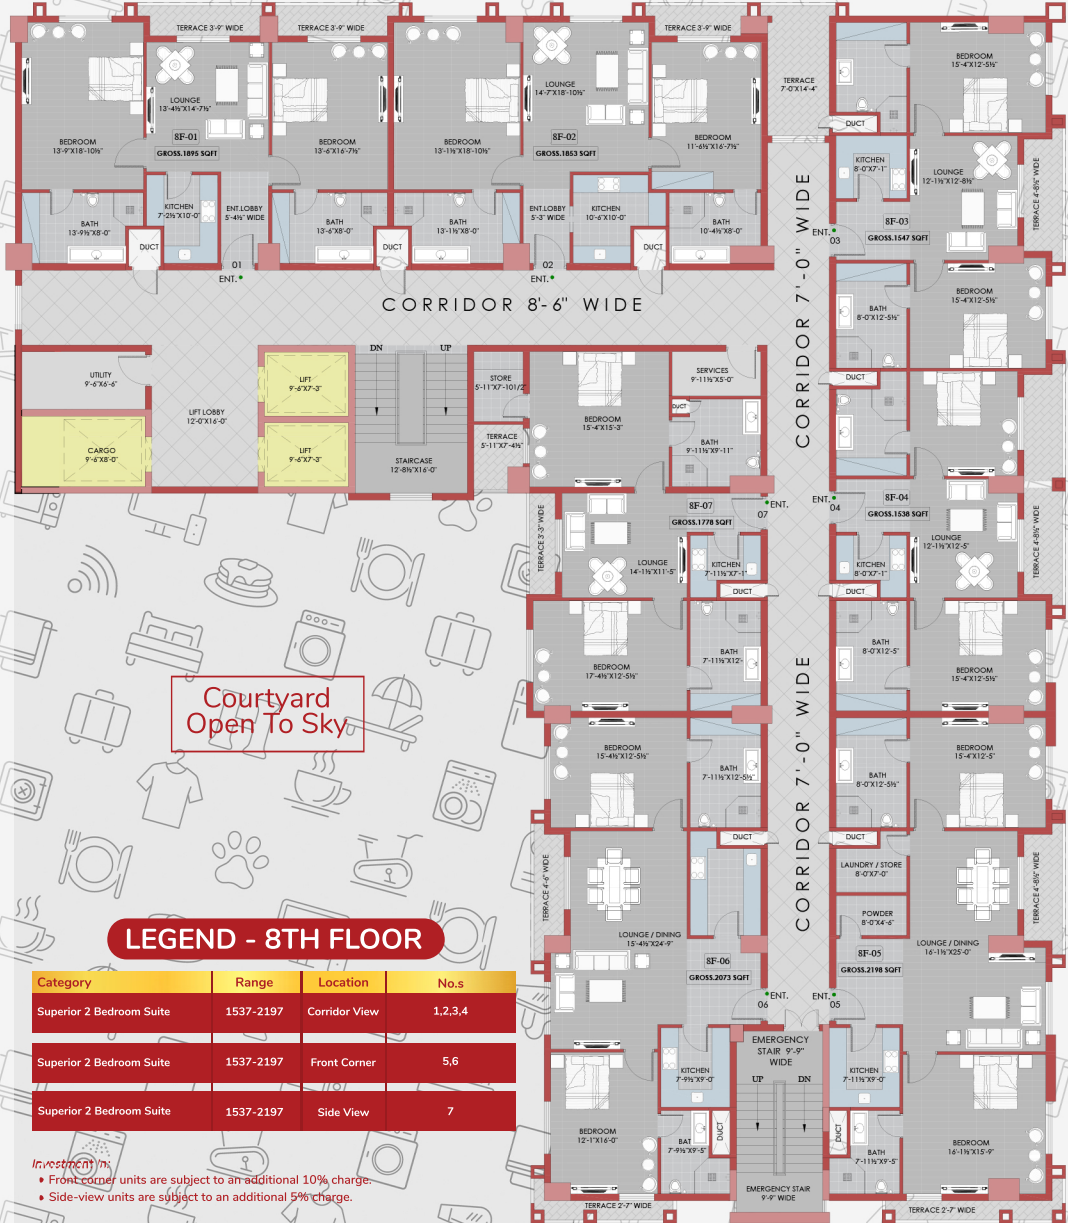

Hawthorn

SUITES BY WYNDHAM

CANAL ROAD LAHORE

Courtyard
Open To Sky

LEGEND - 8TH FLOOR

Category	Range	Location	No.s
Superior 2 Bedroom Suite	1537-2197	Corridor View	1,2,3,4
Superior 2 Bedroom Suite	1537-2197	Front Corner	5,6
Superior 2 Bedroom Suite	1537-2197	Side View	7

1. Investment (M)
2. Front corner units are subject to an additional 10% charge.
   - Side-view units are subject to an additional 5% charge.

SHERANWALA
DEVELOPERS

MAYFAIR
RESIDENCIA

Proud franchise of
Hawthorn
SUITES BY WYNDHAM

WYNDHAM
HOTELS & RESORTS